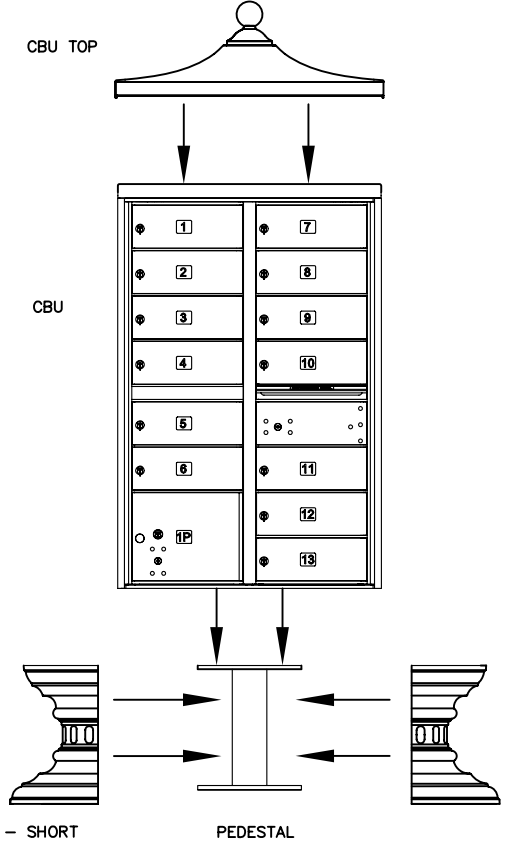

- 3313R INCLUDES:**
- (1) CBU
 - (1) PEDESTAL
 - (1) CBU TOP
 - (1) PEDESTAL COVER – SHORT

TYPICAL ASSEMBLY:
(See Installation Instructions for more detail)

MODEL #3313R
REGENCY DECORATIVE
CLUSTER BOX UNIT